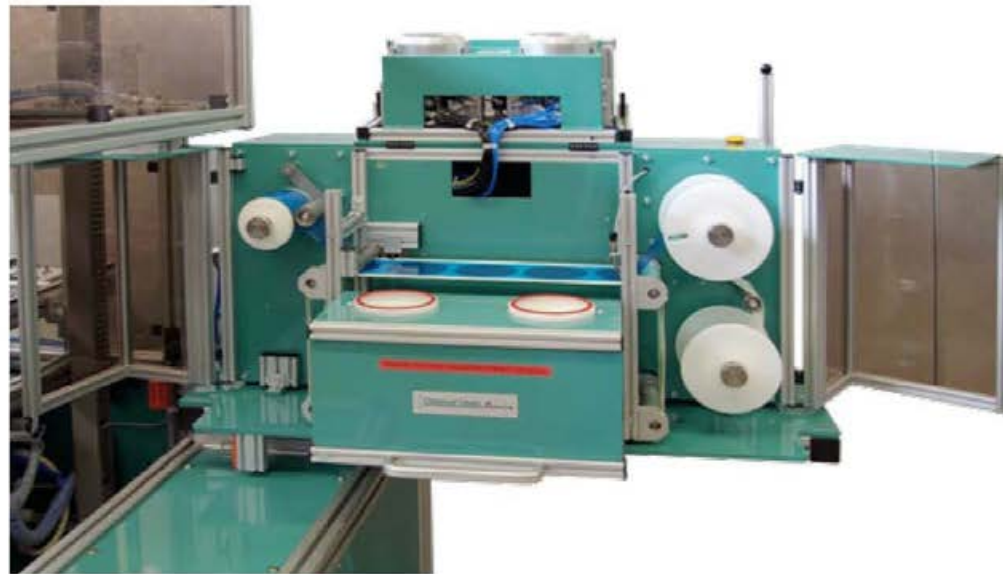

ASTA HOT KNIFE HANDLING SYSTEM QUICK START INSTRUCTIONS

Stick up cardboard role

Move tape forward by press of push-button „Manual“

Clamp wax paper in the slot of the shaft / wax paper
Stick up clamp top in front, twist slots against each other easily and fix clamp top