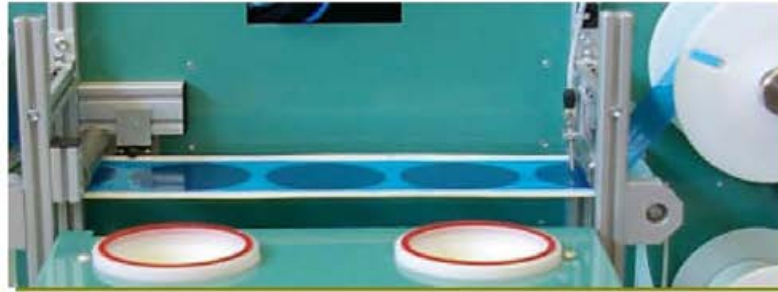

ASTA HOT KNIFE HANDLING SYSTEM QUICK START INSTRUCTIONS

Stick up cardboard role

Move tape forward by press of push-button „Manual“

Clamp wax paper in the slot of the shaft / wax paper
Stick up clamp top in front, twist slots against each other easily and fix clamp top